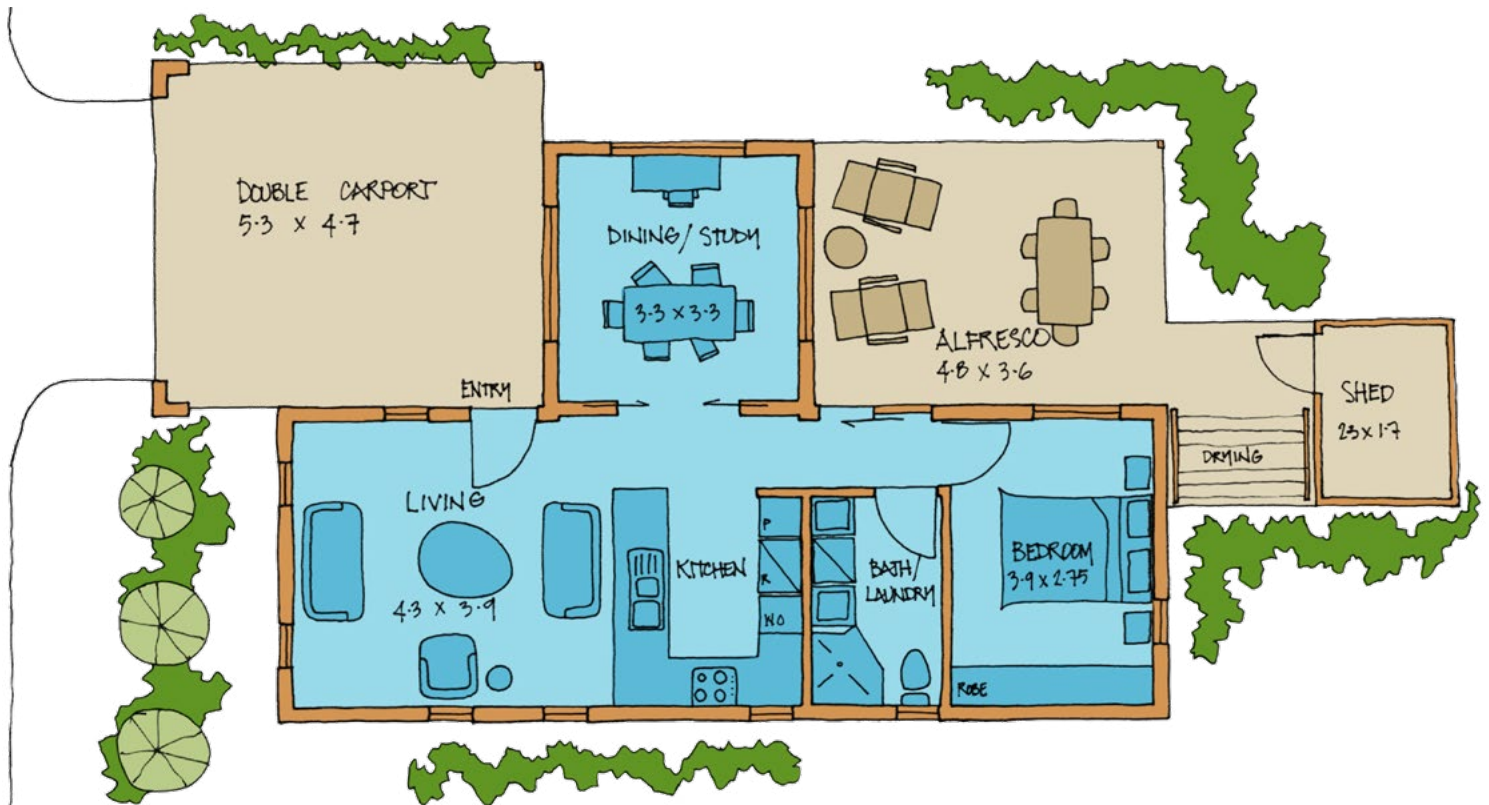

TICKLED PINK

Bedrooms: 1 WC: 1 Bathrooms: 1 Carports: 2 House: 59 m² Total: 104 m²

Providence Lifestyle
Wattle Grove Resort

Darlene Formentin

Lifestyle Sales Consultant

T 0403 379 007 E darlene@providencelifestyle.com.au

wattlegrove.providencelifestyle.com.au

Images are for illustration purposes only and may be subject to change due to availability of materials, compliance or design considerations. Prices and lot sizes are subject to change. Garage doors available on selected sites at an additional cost. Carport size and capacity may vary depending on the individual lot size.

Information correct as of September 2025.

TICKLED PINK

Bedrooms: 1 WC: 1 Bathrooms: 1 Carparks: 2 House: 59 m² Total: 104 m²

Download price list at wattlegrove.providencelifestyle.com.au

Providence Lifestyle

Wattle Grove Resort

Images are for illustration purposes only and may be subject to change due to availability of materials, compliance or design considerations.

STAGE 1
STAGE 2