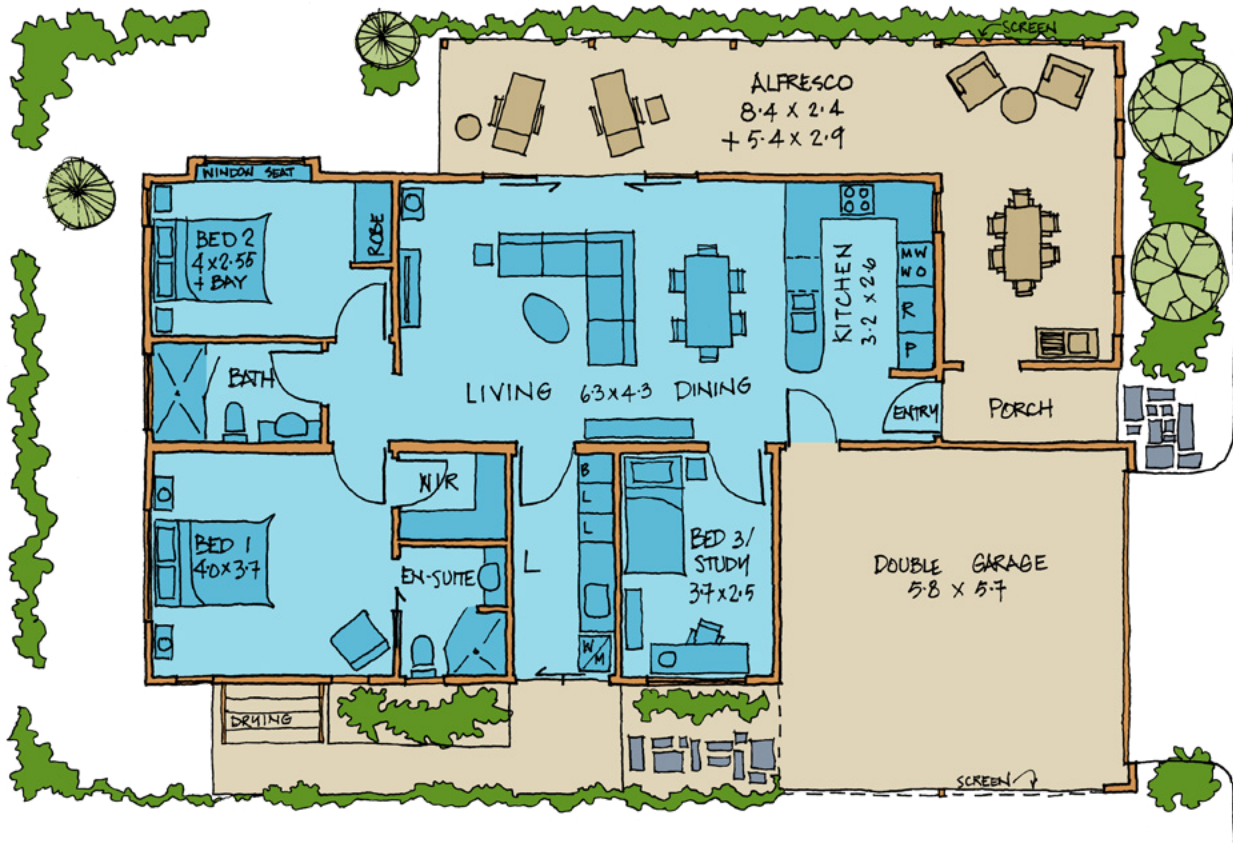

# FEELING GROOVY

Bedrooms: 3 WC: 2 Bathrooms: 2 Carparks: 2 House: 94 m<sup>2</sup> Total: 155 m<sup>2</sup>

Providence Lifestyle  
Wattle Grove Resort

**Darlene Formentin**  
Lifestyle Sales Consultant  
T 0403 379 007 E [darlene@providencelifestyle.com.au](mailto:darlene@providencelifestyle.com.au)

[wattlegrove.providencelifestyle.com.au](http://wattlegrove.providencelifestyle.com.au)

Images are for illustration purposes only and may be subject to change due to availability of materials, compliance or design considerations. Prices and lot sizes are subject to change. Garage doors available on selected sites at an additional cost. Carport size and capacity may vary depending on the individual lot size.