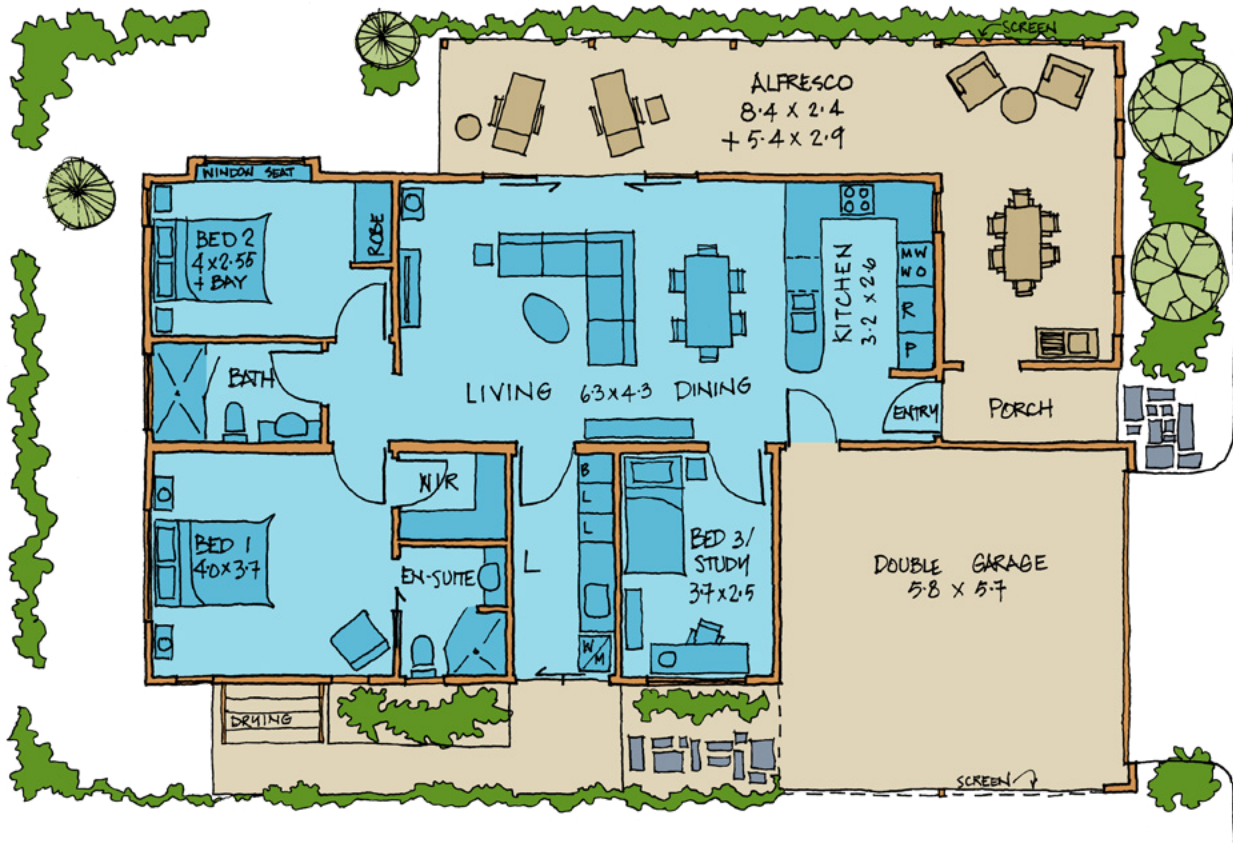

# FEELING GROOVY

Bedrooms: 3 WC: 2 Bathrooms: 2 Carparks: 2 Under roof: 172.50 m<sup>2</sup>

Providence Lifestyle  
Wattle Grove Resort

**Darlene Formentin**  
Lifestyle Sales Consultant  
T 0403 379 007 E [darlene@providencelifestyle.com.au](mailto:darlene@providencelifestyle.com.au)

[wattlegrove.providencelifestyle.com.au](http://wattlegrove.providencelifestyle.com.au)

Images are for illustration purposes only and may be subject to change due to availability of materials, compliance or design considerations. Prices and home sizes are subject to change. Garage doors available on selected sites at an additional cost. Carport size and capacity may vary depending on the individual lot size.

# FEELING GROOVY

Bedrooms: 3 WC: 2 Bathrooms: 2 Carparks: 2 Under roof: 172.50 m<sup>2</sup>

Download price list at [wattlegrove.providencelifestyle.com.au](http://wattlegrove.providencelifestyle.com.au)