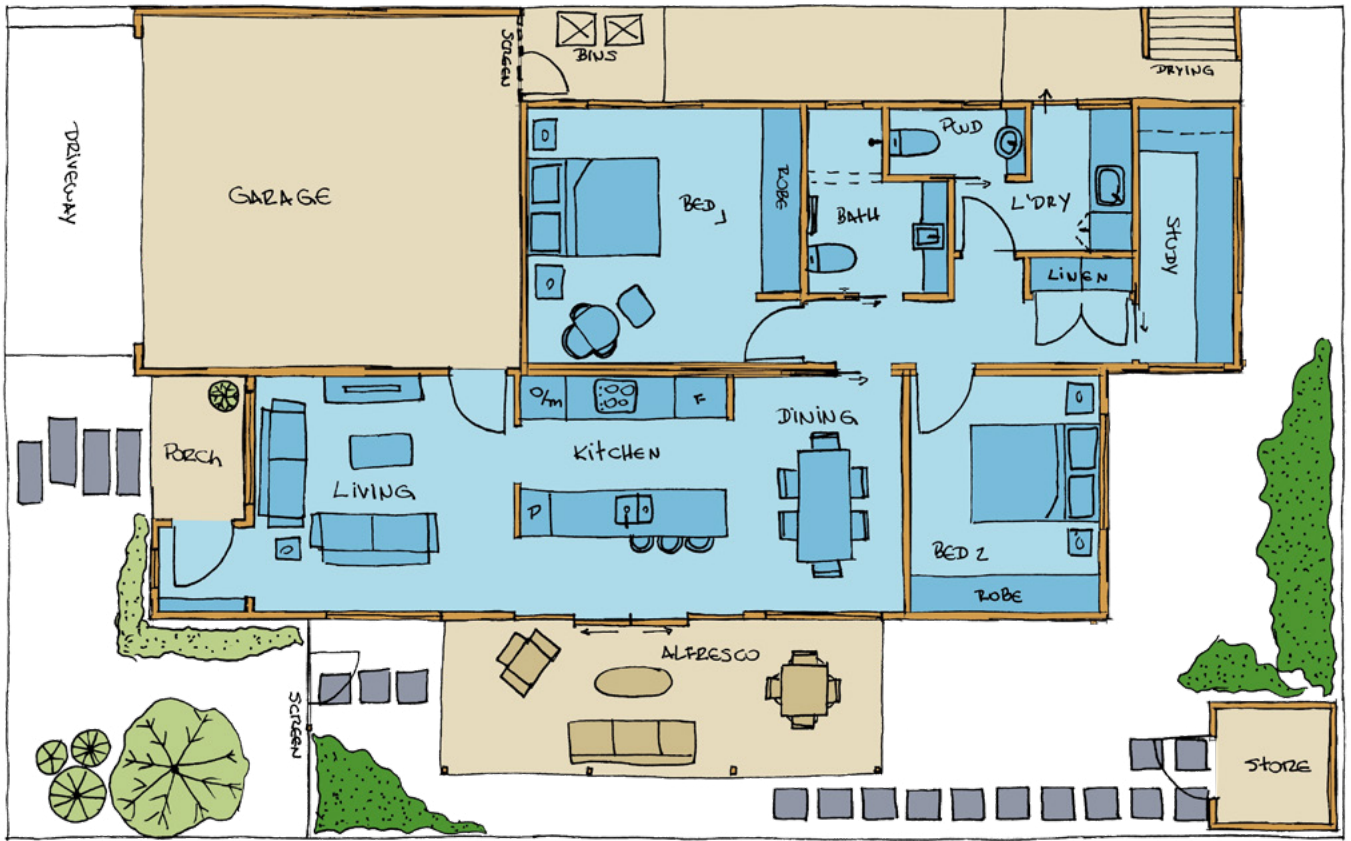

MOON SHADOW DX

Bedrooms: 2 WC: 2 Bathrooms: 1 Study: 1 Under roof: 158.29 m²

Providence Lifestyle
Wattle Grove Resort

Garage only on selected homes

Darlene Formentin
Lifestyle Sales Consultant
T 0403 379 007 E darlene@providencelifestyle.com.au
wattlegrove.providencelifestyle.com.au

Images are for illustration purposes only and may be subject to change due to availability of materials, compliance or design considerations. Prices and home sizes are subject to change. Garage doors available on selected sites at an additional cost. Carport size and capacity may vary depending on the individual lot size.

Information correct as of April 2026.

MOON SHADOW DX

Bedrooms: 2 WC: 2 Bathrooms: 1 Study: 1 Under roof: 158.29 m²

Providence Lifestyle

Wattle Grove Resort

Download price list at wattlegrove.providencelifestyle.com.au