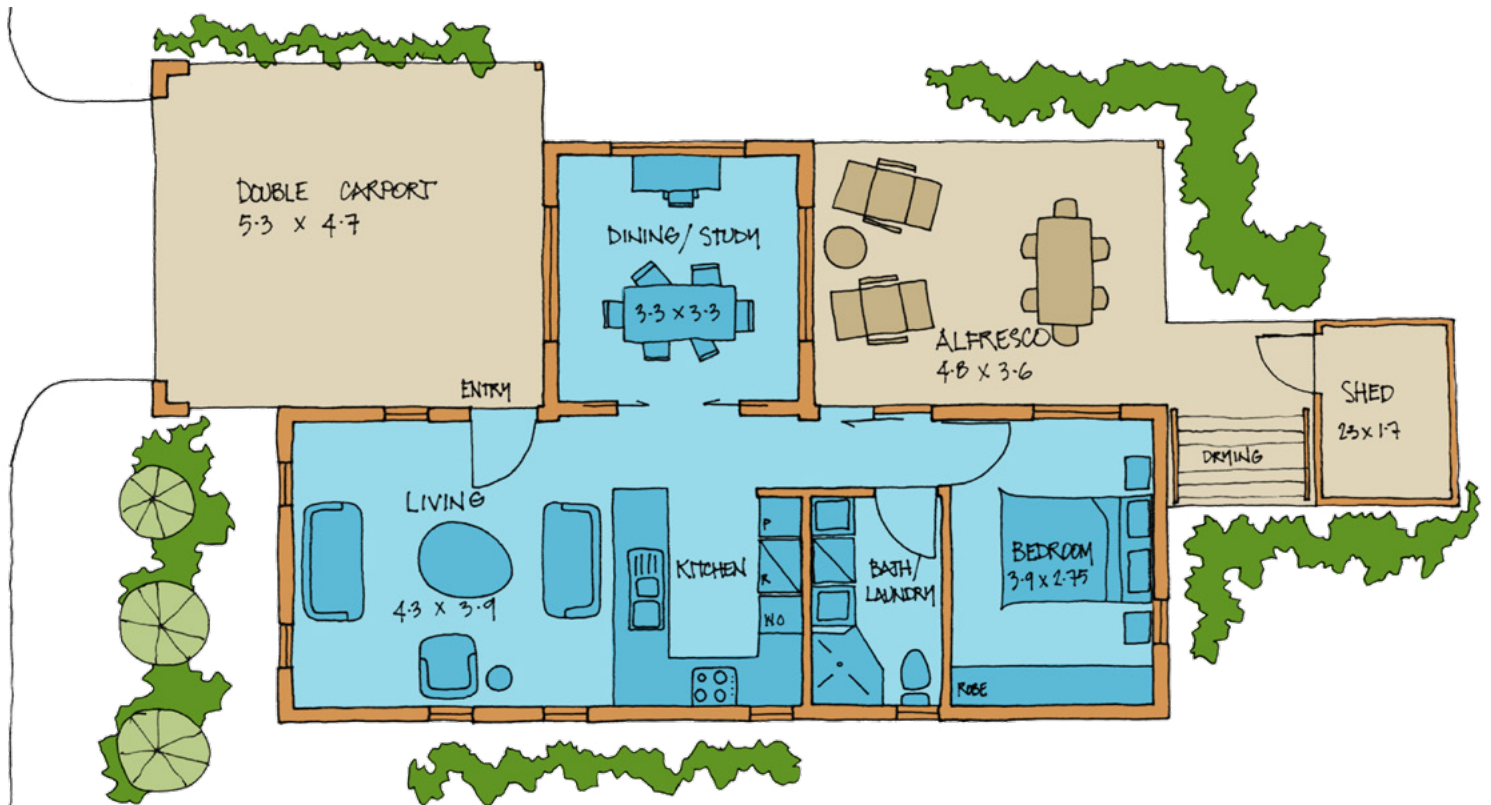

TICKLED PINK

Bedrooms: 1 WC: 1 Bathrooms: 1 Carports: 2 Under roof: 108.74 m²

Providence Lifestyle
Wattle Grove Resort

Darlene Formentin
Lifestyle Sales Consultant
T 0403 379 007 E darlene@providencelifestyle.com.au

wattlegrove.providencelifestyle.com.au

Images are for illustration purposes only and may be subject to change due to availability of materials, compliance or design considerations. Prices and home sizes are subject to change. Garage doors available on selected sites at an additional cost. Carport size and capacity may vary depending on the individual lot size.

Information correct as of April 2026.

TICKLED PINK

Bedrooms: 1 WC: 1 Bathrooms: 1 Carparks: 2 Under roof: 108.74 m²

Providence Lifestyle

Wattle Grove Resort

Download price list at wattlegrove.providencelifestyle.com.au