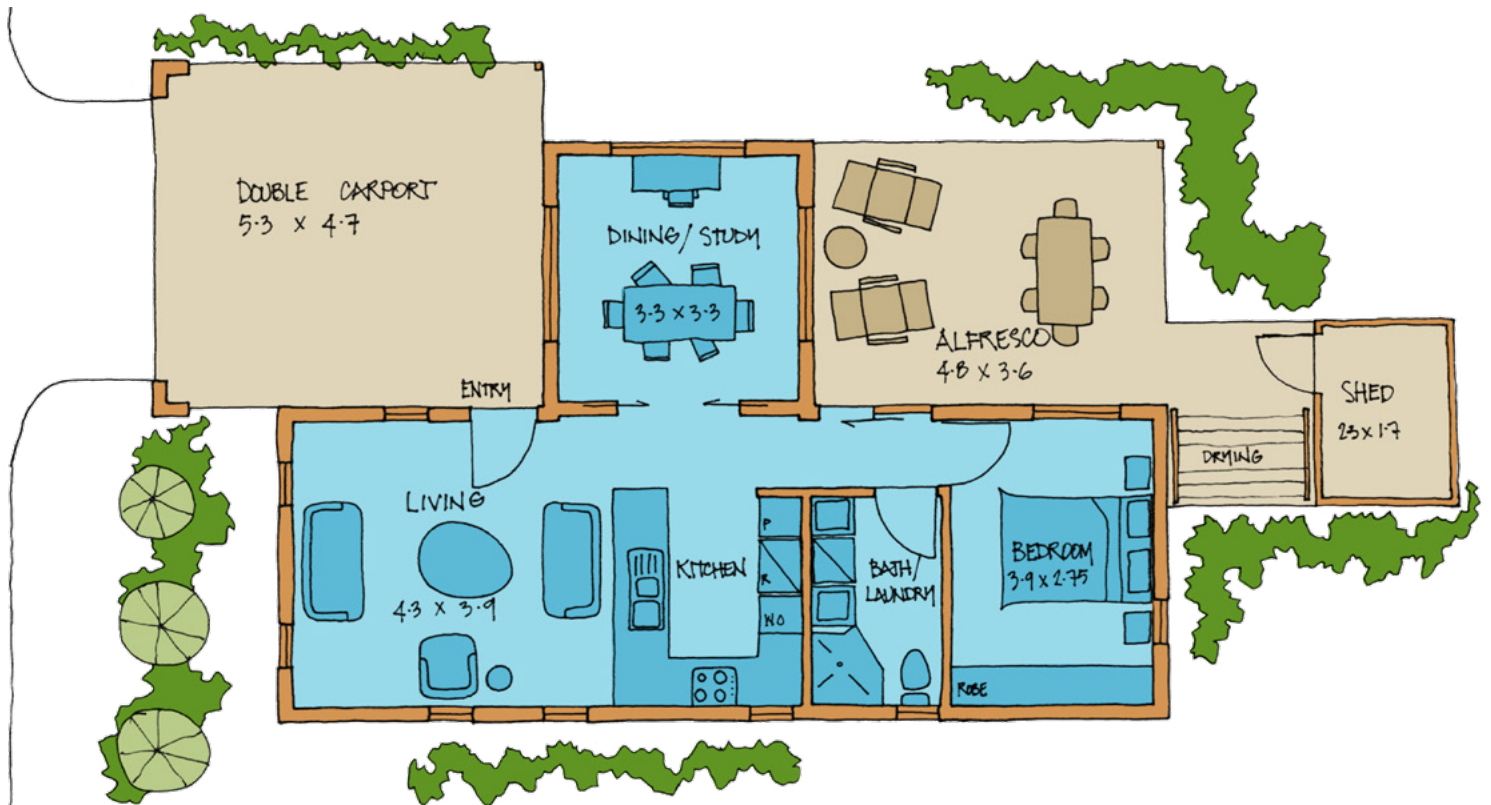

TICKLED PINK

Bedrooms: 1 WC: 1 Bathrooms: 1 Carports: 2 House: 59 m² Total: 104 m²

Providence Lifestyle
Wattle Grove Resort

Darlene Formentin

Lifestyle Sales Consultant

T 0403 379 007 E darlene@providencelifestyle.com.au

wattlegrove.providencelifestyle.com.au

Images are for illustration purposes only and may be subject to change due to availability of materials, compliance or design considerations. Prices and lot sizes are subject to change. Garage doors available on selected sites at an additional cost. Carport size and capacity may vary depending on the individual lot size.

Information correct as of February 2026.

TICKLED PINK

Bedrooms: 1 WC: 1 Bathrooms: 1 Carparks: 2 House: 59 m² Total: 104 m²

Download price list at wattlegrove.providencelifestyle.com.au

Providence Lifestyle